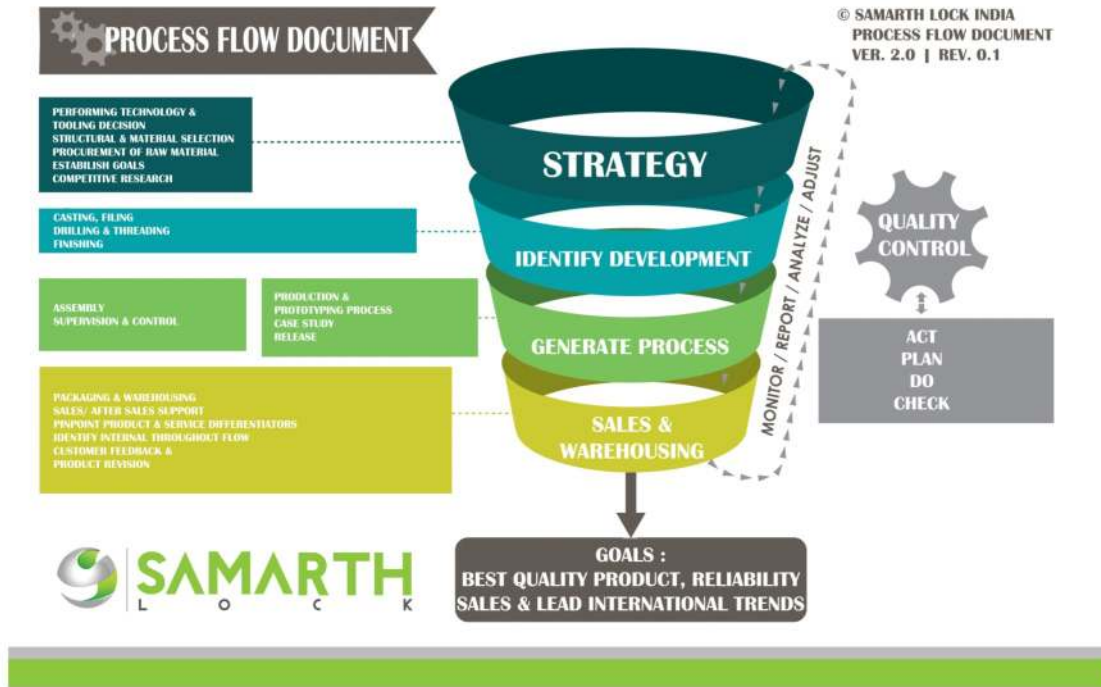

SL-206
RAILWAY LATCH LOCKING TYPE

SL-208
RAILWAY LATCH MEDIUM WEIGHT

Process Flow

Best Quality Product, Reliability Sales & Lead International Trends

Manufactured & Exported By:

SAMARTH LOCK INDIA

Regd. Office: Shantipuram Colony, Vikas Nagar (Back Side of Rathi Hospital), Agra Road, Aligarh-202001 (U.P.) INDIA

Factory: R.K. Puram, Phase-II, Agra Road, Aligarh-202001 (U.P.) INDIA

Tel.: +91-571-2410437, Mob.: +91-9917104999, 8266058500

Website: www.samarthlock.com

E-mail: contact@samarthlock.com, export@samarthlock.com