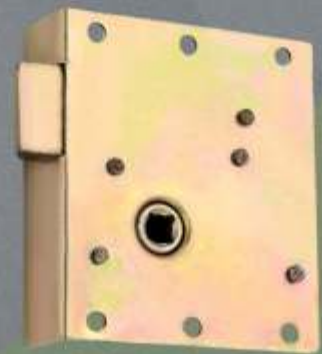

SL138
Sliding window lock D.T.C. (M.S.)

SL136
4" Sliding window lock (M.S.)

SL149
Heavy Duty
Door Lock with Handle
Medium

SL150
Door Lock Assy
with Zinc Handle
Germany Bus

SL147
Heavy Duty
Door Lock with Handle
Premium Quality

SL146
Heavy Duty
Door Lock without Handle
Premium Quality

SL153
Double Action Door Lock
A.P.S.R.T.C. Type

SL152
Mini Heavy Duty / Ruby Lock

SL151
Door Lock Assy
without Handle
Germany Bus

SL148
Heavy Duty
Door Lock without Handle
Medium

SL154
Door Lock
Regular Type

Automobile Locks

Door Locks

SL155
Door Lock
Bullet Type

SL156
Rim Lock

SL159
Flap / Push Lock

SL158
Budget Lock Small

SL157
Budget Lock Big