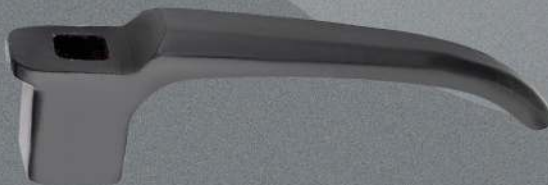

SL145
Tool Box Lock

Inner Handles

SI117
R.C. Handle Zinc Chrome
(Driver Door Luxury Bus Latest)

SL118
R.C. Handle for Heavy Duty Lock
(Iron, Screw type)

SL119
R.C. Handle for Heavy Duty Lock
(Iron, Bolt type)