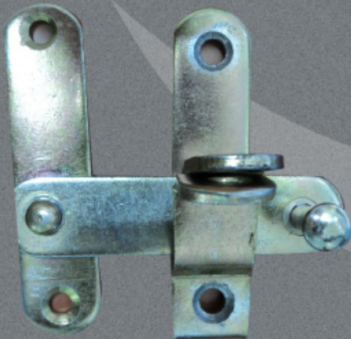

SL-202
BUDGET LOCK COVER

SL-203
MAZDA WINDOW LOCK M.S

SL-204
COMMERCIAL LATCH

SL-205
DASH BOARD LOCK W/H KEYS

RAILWAY LATCH

SL-206
RAILWAY LATCH LOCKING TYPE

SL-207
RAILWAY LATCH HEAVY WEIGHT

SL-208
RAILWAY LATCH MEDIUM WEIGHT