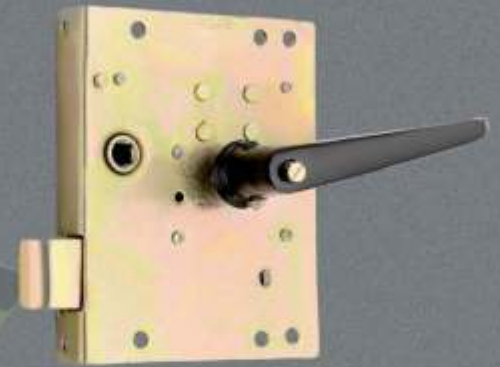

SL138
Sliding window lock D.T.C. (M.S.)

SL136
4" Sliding window lock (M.S.)

SL149
Heavy Duty
Door Lock with Handle
Medium

SL150
Door Lock Assy
with Zinc Handle
Germany Bus

SL147
Heavy Duty
Door Lock with Handle
Premium Quality