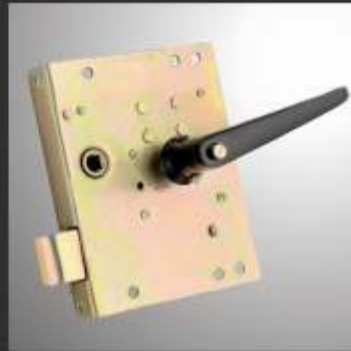

Since 1989

SAMARTH™

L O C K

PERFECT PERFORMANCE

PRODUCT CATALOGUE

AN ISO 9001 : 2008 Certified Co.

Best Quality Product,
Reliability Sales &
Lead International Trends

SAMARTH LOCK INDIA, is a leading manufacturing of bus body components. It established 1989 & ISO 9001 : 2008 certified. It designs, develops and manufacturing auto door and window handles, window locks, locking , Key locks, door latch assy, for various type of vehicles. We have establish year of solid grounding in exporting quality locks as we are working with a single minded motto of excellence in quality at competitive prices to our customers, satisfy them to their full.