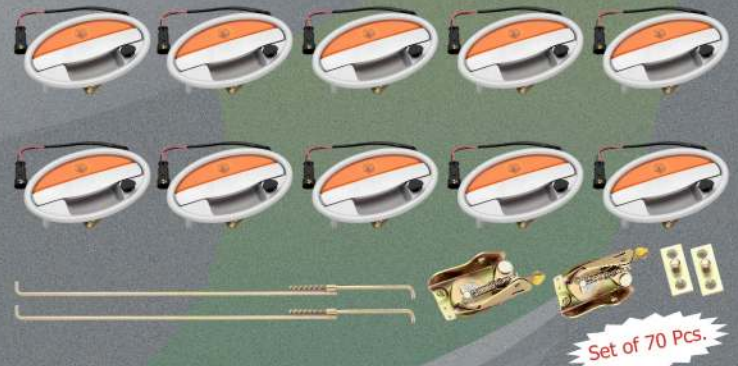

SL173
Baggage Box Fitting W/O Handle with Head type Striker
(Luxury Bus latest) Set of 3 Pcs.

SL170
Driver door fitting W/O Handle (Luxury Bus latest) Set 7 Pcs.

SL171
Driver door fitting W/O Handle (Luxury Bus latest) Set 5 Pcs.

Special Kits

SL179 Baggage box fitting W/H Oval type handle
4 in 1

Set of 28 Pcs.

SL180 Baggage box fitting W/H Oval type handle
6 in 1

Set of 42 Pcs.

SL182 Baggage box fitting W/H Oval type handle
5 in 1

Set of 35 Pcs.

SL183 Baggage box fitting W/H Oval type handle
10 in 1

Set of 70 Pcs.

SL181 Baggage box fitting W/H Oval type handle
11 in 1

Set of 77 Pcs.

SL189 Bullet type door Lock
4 in 1

Automobile Locks

SL-201
BUDGET LOCK KEY
T- TYPE