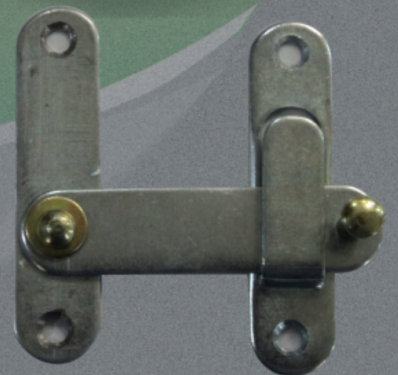

SL-202
BUDGET LOCK COVER

SL-203
MAZDA WINDOW LOCK M.S

SL-204
COMMERCIAL LATCH

SL-205
DASH BOARD LOCK W/H KEYS

RAILWAY LATCH

SL-206
RAILWAY LATCH LOCKING TYPE

SL-207
RAILWAY LATCH HEAVY WEIGHT

SL-208
RAILWAY LATCH MEDIUM WEIGHT