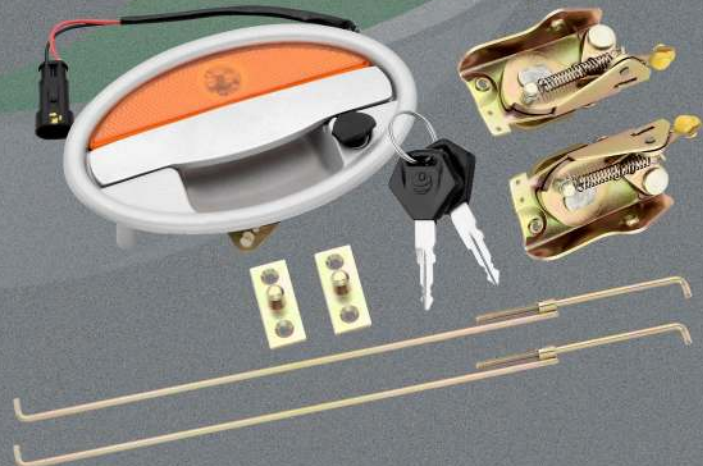

SL142
Window Clip
Mazda Type Old

SL144
Hook for
Canopy type
Lock

Automobile Locks

Complete Sets

SL176 Baggage Box Lock Oval Type with Head Type Striker (Luxury Bus Latest) 7 pcs. Set

SL178 Baggage Box Lock Oval Type with Head Type Striker (Luxury Bus Latest) 4 pcs. Set

SL174 Driver Door Lock (Luxury Bus Latest) 6 pcs. Set

SL177 Baggage Box Lock Oval Type with Pin Type Striker (Luxury Bus Latest) 4 pcs. Set

SL101 Driver Door Lock (Luxury Bus Latest) 8 pcs. Set

SL175 Baggage Box Lock Oval Type with Pin Type Striker (Luxury Bus Latest) 7 pcs. Set

SL160
Trunklid Latch for baggage box
(Luxury Bus Latest)

SL161
Latch for driver Door
(Luxury Bus Latest)

SL162
Inner Latch for Driver Door
(Luxury Bus latest)

SL163
Connecting Rod for driver door assy
(Luxury Bus latest)